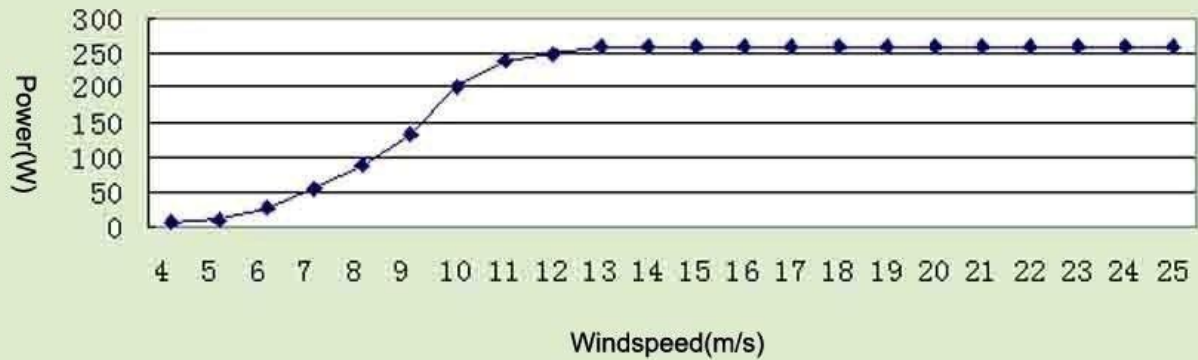

CWE-200 WATT VAWT

Windspeed/Power Curve

CWE-300 WATT VAWT

Windspeed/Power Curve

CWE-500 WATT VAWT

Windspeed/Power Curve

CWE-1KW VAWT

Windspeed/Power Curve