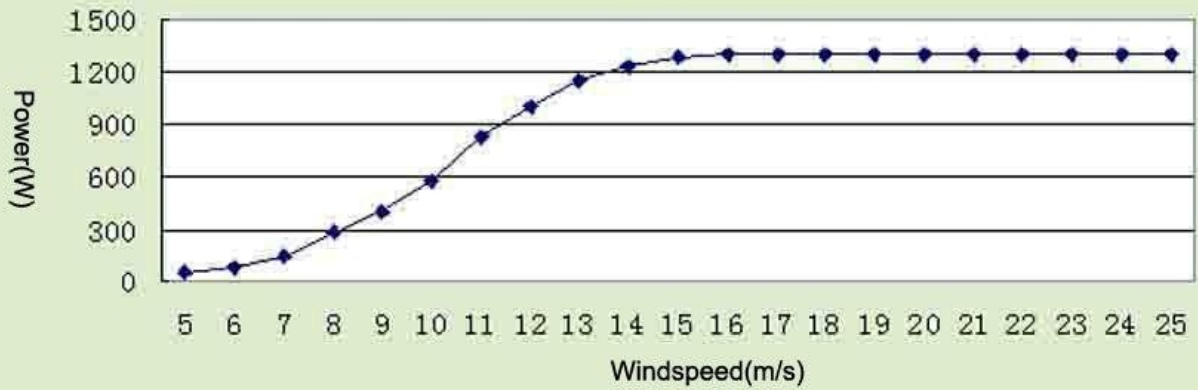

CWE-200 WATT VAWT

Windspeed/Power Curve

CWE-300 WATT VAWT

Windspeed/Power Curve

CWE-500 WATT VAWT

Windspeed/Power Curve

CWE-1KW VAWT

Windspeed/Power Curve