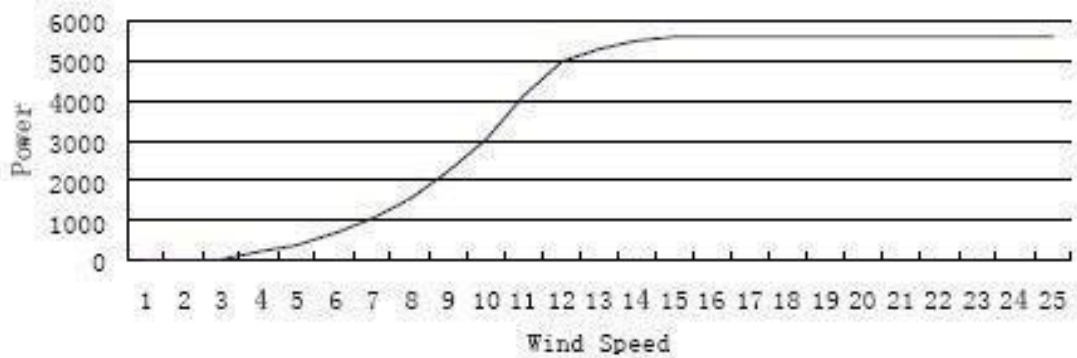

CWE-5 KW vawt

Wind Speed/Power Curve