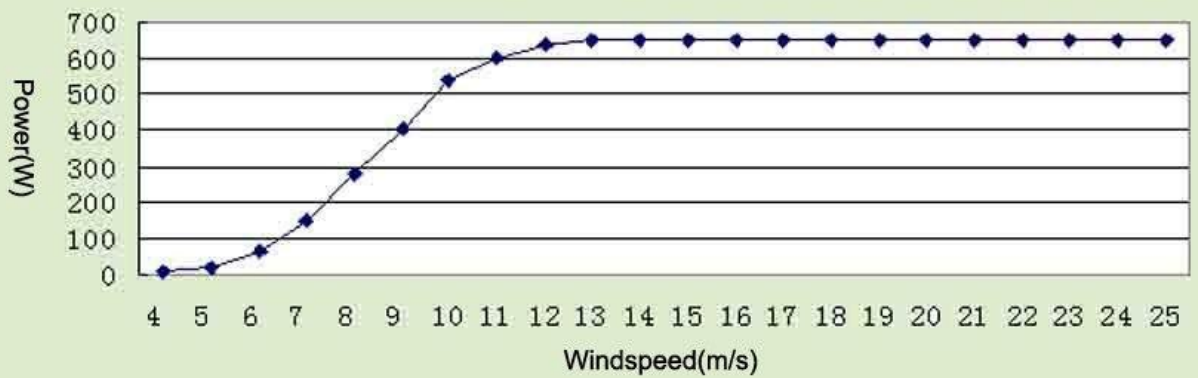

CWE-200 WATT VAWT

Windspeed/Power Curve

CWE-300 WATT VAWT

Windspeed/Power Curve

CWE-500 WATT VAWT

Windspeed/Power Curve

CWE-1KW VAWT

Windspeed/Power Curve